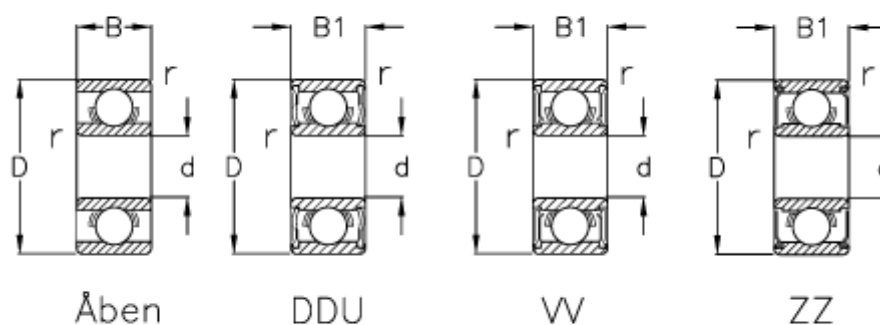

Data Sheet

Article number: 570406003501

Description: NSK Bearing 618/6 CM
d=6 D=13 B=3,5

Measures

B	= 3.5	Max rpm ZZ-WW = 34000
B1	= 7	r min = 0.3
d	= 6	Type = 618
D	= 13	
Load Cor (N)	= 1370	
Load Cr (N)	= 3300	
Max rpm DD	= 28000	
Max rpm open	= 40000	